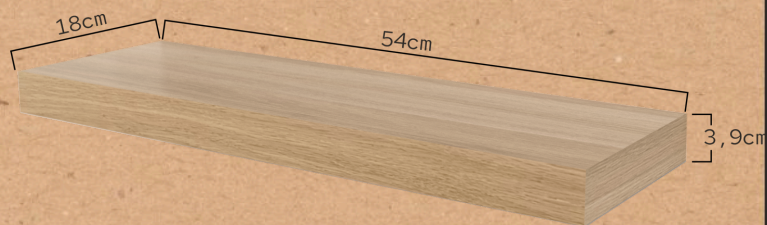

DISEÑO

Estilo compacto, moderno y funcional.

CALIDAD

Material muy resistente al desgaste y a los arañazos.

ESTILO

La combinación perfecta con nuestra recepción WIILK. ¡Puro estilo roble!

Medidas (cm) y peso bruto (kg):
Paquete 1: 56 X 22 X 5 cm / 4 kg
Paquete 2: 1,85 cm x 70 x 4 cm / 36 kg

HANSHA

STYLING UNIT REF. RZMSU014

Styling unit for hairdressing salons and barber shops. Internal structure made of high-density particle board, finished with oak-coloured melamine sheet. Featuring inset shelf to place the hairdresser's tools. Full length mirror of great resistance. Thickness of 4 mm.

DESIGN

Compact, modern, and functional style.

QUALITY

Highly Material highly resistant to wear and scratches.

STYLE

The perfect combination with our WIILK reception. Pure oak style!

Size (cm) and gross weight (kg):
 Package 1: 56 X 22 X 5 cm / 4 kg
 Package 2: 1,85 cm x 70 x 4 cm / 36 kg

DESIGN

Stile compatto, moderno e funzionale.

QUALITÀ

Materiale molto resistente all'usura e ai graffi.

STILE

La combinazione perfetta con la nostra reception WIILK. Puro stile rovere!

Misure (cm) e peso lordo (kg):
 Pacco 1: 56 X 22 X 5 cm / 4 kg
 Pacco 2: 1,85 cm x 70 x 4 cm / 36 kg