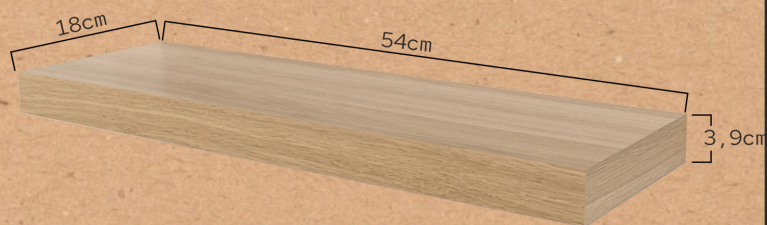

DEECO

STYLING UNIT REF. RZMSU011

Styling unit for hairdressing salons and barber shops. Internal structure made of high-density particle board, finished with white-coloured melamine sheet. Featuring inset shelf to place the hairdresser's tools in oak colour. Full length mirror of great resistance. Thickness of 4 mm.

DESIGN

Stile compatto, moderno e funzionale.

QUALITÀ

Materiale molto resistente all'usura e ai graffi.

STILE

La combinazione perfetta con la nostra reception TAMY. Bianco e rovere!

Misure (cm) e peso lordo (kg):