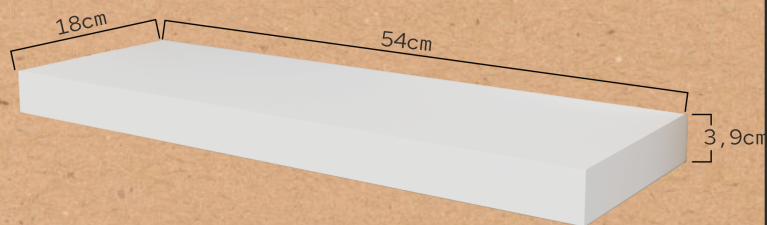

### ESTILO

La combinación perfecta con nuestra recepción HUSH. ¡Negro y blanco!

Medidas (cm) y peso bruto (kg):  
Paquete 1: 56 X 22 X 5 cm / 4 kg  
Paquete 2: 1,85 cm x 70 x 4 cm / 36 kg

## KHAY

**STYLING UNIT REF. RZMSU010**

Styling unit for hairdressing salons and barber shops. Internal structure made of high-density particle board, finished with black-coloured melamine sheet. Featuring inset shelf to place the hairdresser's tools in white colour. Full length mirror of great resistance. Thickness of 4 mm.

### DESIGN

Compact, modern, and functional style.

### STYLE

The perfect combination with our HUSH reception. Black and white!

Size (cm) and gross weight (kg):  
 Package 1: 56 X 22 X 5 cm / 4 kg  
 Package 2: 1,85 cm x 70 x 4 cm / 36 kg