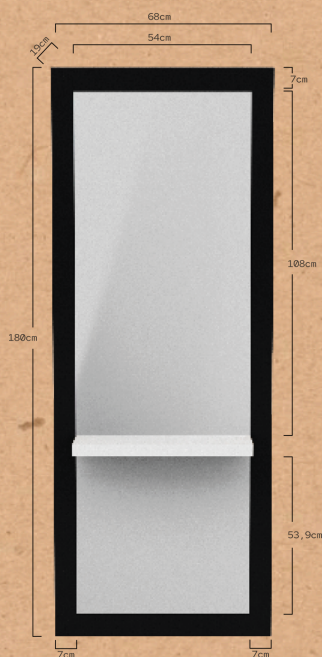

### ESTILO

La combinación perfecta con nuestra recepción HUSH. ¡Negro y blanco!

Medidas (cm) y peso bruto (kg):  
Paquete 1: 56 X 22 X 5 cm / 4 kg  
Paquete 2: 1,85 cm x 70 x 4 cm / 36 kg

## KHAY

**STYLING UNIT REF. RZMSU010**

Styling unit for hairdressing salons and barber shops. Internal structure made of high-density particle board, finished with black-coloured melamine sheet. Featuring inset shelf to place the hairdresser's tools in white colour. Full length mirror of great resistance. Thickness of 4 mm.

### DESIGN

Compact, modern, and functional style.

### STYLE

The perfect combination with our HUSH reception. Black and white!

Size (cm) and gross weight (kg):  
 Package 1: 56 X 22 X 5 cm / 4 kg  
 Package 2: 1,85 cm x 70 x 4 cm / 36 kg