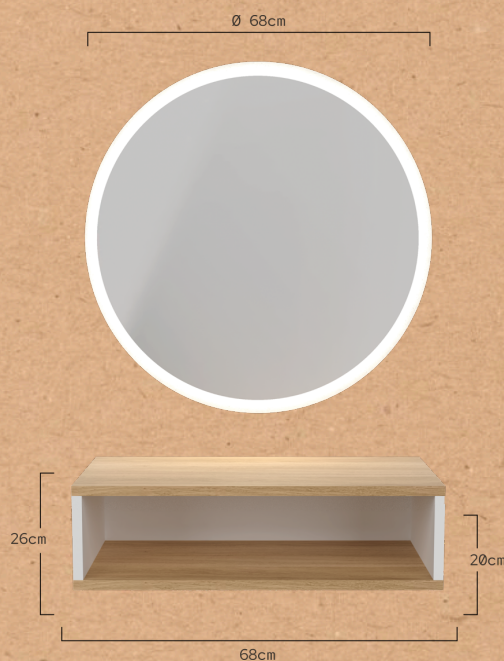

Dimensiones embalaje (cajón): 29.5 x 71.5 x 15 cm
Dimensiones embalaje (espejo): 71.5 x 71.5 cm

TANA

STYLING UNIT REF. RZMSU004.F00

Styling units for hairdresser salons and barber shops. Round mirror with LED lightning. Comes with independent shelf storage in combined colour: oak and White. 2 elements; 1 styling unit.

Packaging size (shelf): 29.5 x 71.5 x 15 cm
Packaging size (mirror): 71.5 x 71.5 cm

TANA

POSTE DE COIFFAGE REF. RZMSU004.F00

Coiffeuse pour salons de coiffure et barbiers avec miroir circulaire et éclairage LED. Tiroir de rangement inférieur indépendant, combinant les couleurs chêne et blanc. 2 éléments, 1 coiffeuse

Dimensions emballage (tiroir) : 29.5 x 71.5 x 15 cm

Dimensions emballage (miroir) : 71.5 x 71.5 cm

TANA

SPECCHI PARRUCHIERI REF. RZMSU004.F00

Elegante specchio circolare e luce a LED. Cassetto inferiore separato per lo stoccaggio, combinato in colori rovere e bianco. 2 pezzi, 1 posto di lavoro.

Dimensioni dell'imballaggio (cassetto):
29.5 x 71.5 x 15 cm
Dimensioni dell'imballaggio (specchio):
71.5 x 71.5 cm