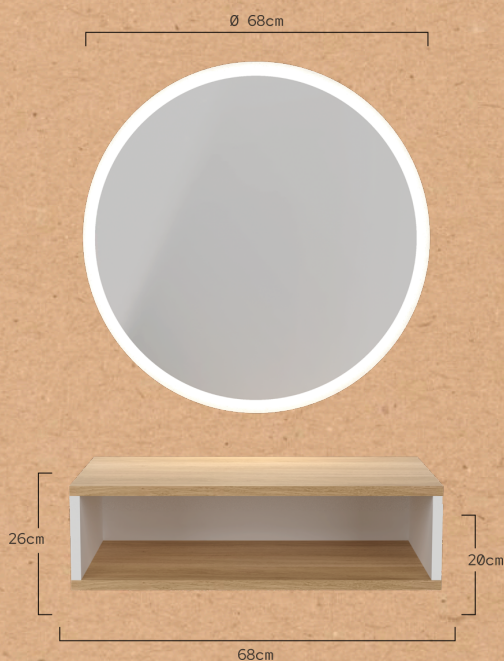

Dimensiones embalaje (cajón): 29.5 x 71.5 x 15 cm
Dimensiones embalaje (espejo): 71.5 x 71.5 cm

TANA

STYLING UNIT REF. RZMSU004.F00

Styling units for hairdresser salons and barber shops. Round mirror with LED lightning. Comes with independent shelf storage in combined colour: oak and White. 2 elements; 1 styling unit.

Packaging size (shelf): 29.5 x 71.5 x 15 cm
Packaging size (mirror): 71.5 x 71.5 cm

TANA

POSTE DE COIFFAGE REF. RZMSU004.F00

Coiffeuse pour salons de coiffure et barbiers avec miroir circulaire et éclairage LED. Tiroir de rangement inférieur indépendant, combinant les couleurs chêne et blanc. 2 éléments, 1 coiffeuse

Dimensions emballage (tiroir) : 29.5 x 71.5 x 15 cm

Dimensions emballage (miroir) : 71.5 x 71.5 cm

TANA

SPECCHI PARRUCHIERI REF. RZMSU004.F00

Elegante specchio circolare e luce a LED. Cassetto inferiore separato per lo stoccaggio, combinato in colori rovere e bianco. 2 pezzi, 1 posto di lavoro.

Dimensioni dell'imballaggio (cassetto):
29.5 x 71.5 x 15 cm
Dimensioni dell'imballaggio (specchio):
71.5 x 71.5 cm