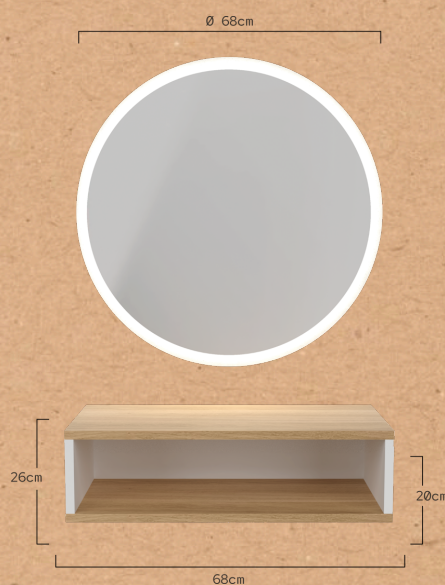

Dimensiones embalaje (cajón): 29.5 x 71.5 x 15 cm
Dimensiones embalaje (espejo): 71.5 x 71.5 cm

TANA

STYLING UNIT REF. RZMSU004.F00

Styling units for hairdresser salons and barber shops. Round mirror with LED lightning. Comes with independent shelf storage in combined colour: oak and White. 2 elements; 1 styling unit.

Packaging size (shelf): 29.5 x 71.5 x 15 cm
Packaging size (mirror): 71.5 x 71.5 cm

TANA

POSTE DE COIFFAGE REF. RZMSU004.F00

Coiffeuse pour salons de coiffure et barbiers avec miroir circulaire et éclairage LED. Tiroir de rangement inférieur indépendant, combinant les couleurs chêne et blanc. 2 éléments, 1 coiffeuse

Dimensions emballage (tiroir) : 29.5 x 71.5 x 15 cm

Dimensions emballage (miroir) : 71.5 x 71.5 cm

TANA

SPECCHI PARRUCHIERI REF. RZMSU004.F00

Elegante specchio circolare e luce a LED. Cassetto inferiore separato per lo stoccaggio, combinato in colori rovere e bianco. 2 pezzi, 1 posto di lavoro.

Dimensioni dell'imballaggio (cassetto):
29.5 x 71.5 x 15 cm
Dimensioni dell'imballaggio (specchio):
71.5 x 71.5 cm