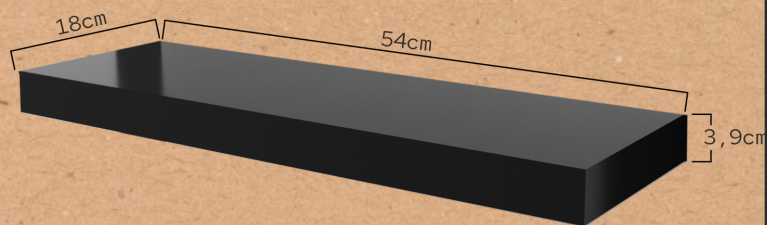

DISEÑO

Estilo compacto, moderno y funcional.

CALIDAD

Material muy resistente al desgaste y a los arañazos.

ESTILO

La combinación perfecta con nuestra recepción YEGO. ¡Roble y negro!

Medidas (cm) y peso bruto (kg):
Paquete 1: 56 X 22 X 5 cm / 4 kg
Paquete 2: 1,85 cm x 70 x 4 cm / 36 kg

TULAN

STYLING UNIT REF. RZMSU002

Styling unit for hairdressing salons and barber shops. Internal structure made of high-density particle board, finished with oak-coloured melamine sheet. Featuring inset shelf to place the hairdresser's tools in black colour. Full length mirror of great resistance. Thickness of 4 mm.

DESIGN

Compact, modern, and functional style.

QUALITY

Highly Material highly resistant to wear and scratches.

STYLE

The perfect combination with our YEGO reception. Oak and black!

Size (cm) and gross weight (kg):
 Package 1: 56 X 22 X 5 cm / 4 kg
 Package 2: 1,85 cm x 70 x 4 cm / 36 kg

DESIGN

Stile compatto, moderno e funzionale.

QUALITÀ

Materiale molto resistente all'usura e ai graffi.

STILE

La combinazione perfetta con la nostra reception YEGO. Rovere e nero!

Misure (cm) e peso lordo (kg):
Pacco 1: 56 X 22 X 5 cm / 4 kg
Pacco 2: 1,85 cm x 70 x 4 cm / 36 kg