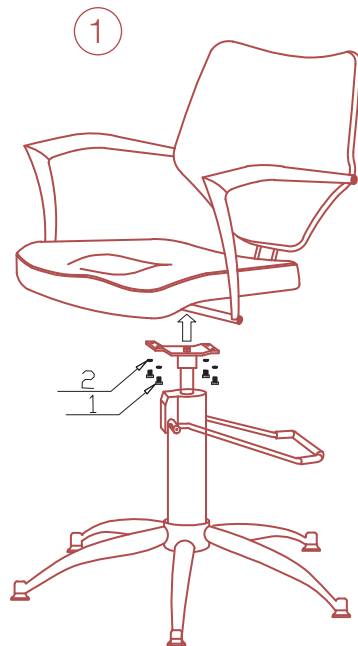

Davis

STYLING CHAIR

REF. / RZC009.A12

product:
55x57x57/71 cm
packing:
63x62x66 cm

PVC

20
23
kg

Clean with mild soap and water.