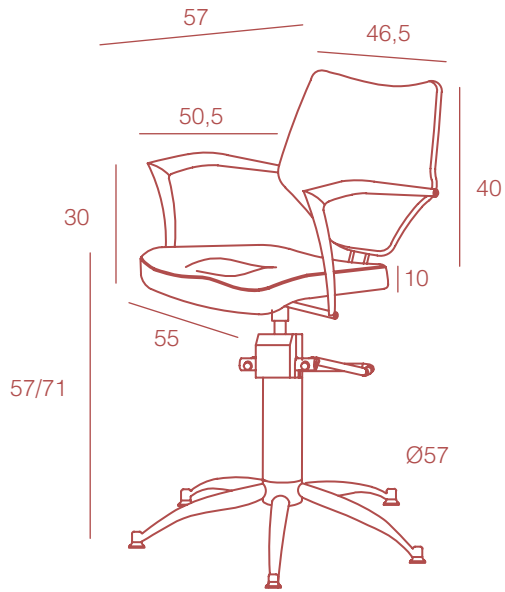

Davis

STYLING CHAIR

REF. / RZC009.A12

product:
55x57x57/71 cm
packing:
63x62x66 cm

PVC

20
23
kg

Clean with mild soap and water.