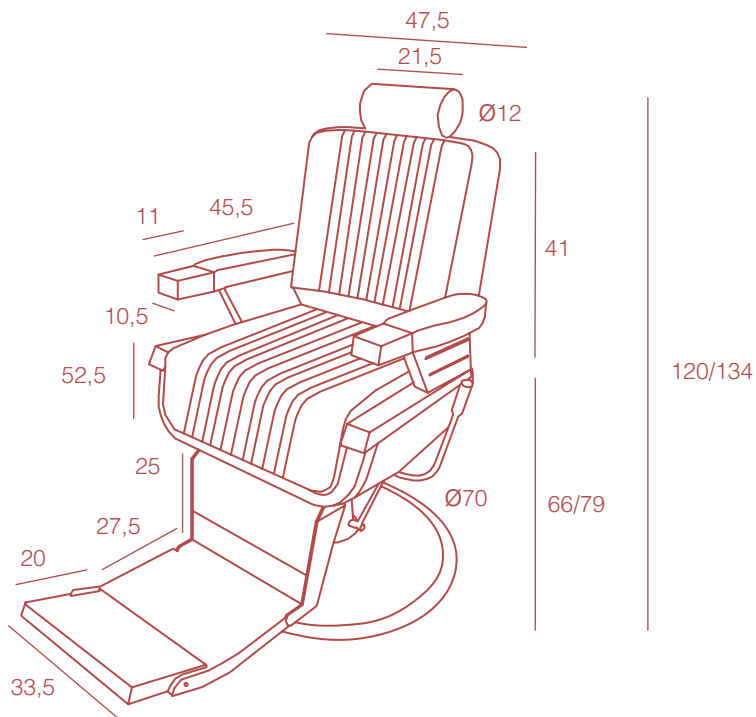

Grateau

BARBER CHAIR

REF. / RZB002.A12

product:
70x140x66/79 cm
packing:
80x75x83 cm

PVC

62,5
71
kg

Clean with mild soap and water.