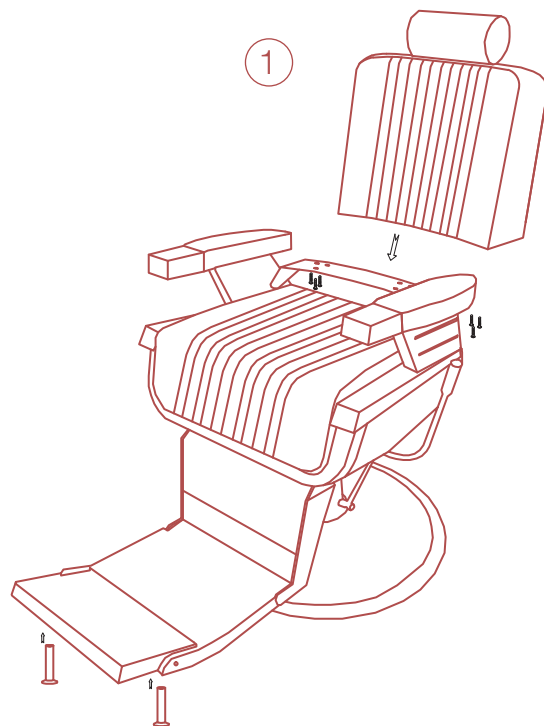

Grateau

BARBER CHAIR

REF. / RZB002.A12

product:
70x140x66/79 cm
packing:
80x75x83 cm

PVC

62,5
71
kg

Clean with mild soap and water.